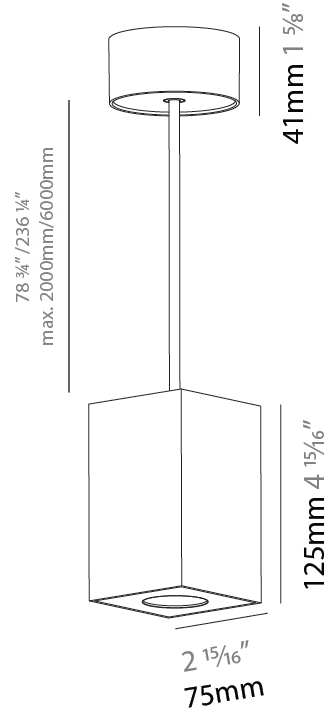

GENERAL

Series: Oiko Pro
Subseries: Oiko Pro Square
Brand: Prolicht
Division: Architectural
Mounting Type: Suspension
Mounting Location: Ceiling
Subcategory: Pendant

PHYSICAL

Shape: Square
Length (mm): 75
Length (in): 2 ¹⁵/₁₆
Width (mm): 75
Width (in): 2 ¹⁵/₁₆
Height (mm): 125
Height (in): 4 ¹⁵/₁₆
Light Distribution: Direct
Weight (kg): 0.81
Fixture Finish: SSR / BKV / CWI / CRY / HAB / UFT / ITA / RUA / FTG / MYG / LOD / PUS / FRO / FUP / KIA / POP / BLS / SPG / MEY / GOH / GUM / CHC / COM / ABZ / JAG / OBR / MOS / ROR
Fixture Material: Metal
Cable Details: 2,000mm / 6,000mm Cable - Options : Transparent, Black, White, Red, Orange

ELECTRICAL

Lamp Type: LED (Zhaga Standard)
Input Wattage (W): 13.7
Dimming: Tri-Mode (Non-Dimming and Phase Dimming (120Vac only) and 0-10V Dimming)
Driver Included: No
Driver Location: Remote
Driver Type: Constant Current - Universal
Driver Class: Class 2
Input Voltage (V): 120 - 277
Constant Current (MA): 350

LED

Color Temperature (°K): 2700 / 3000 / 3500 / 4000
Max. Delivered Lumen (lm): 954 / 1028 / 1088 / 1091
Nominal Lumen (lm): 1246 / 1342 / 1396 / 1424
CRI: >90 CRI
Lamp Life (hrs): 50000

OPTICAL

Reflector°: 14
Adjustability: Fixed

RATINGS AND CERTIFICATIONS

Certified By: Certified for North American Standards
IP rating: IP20