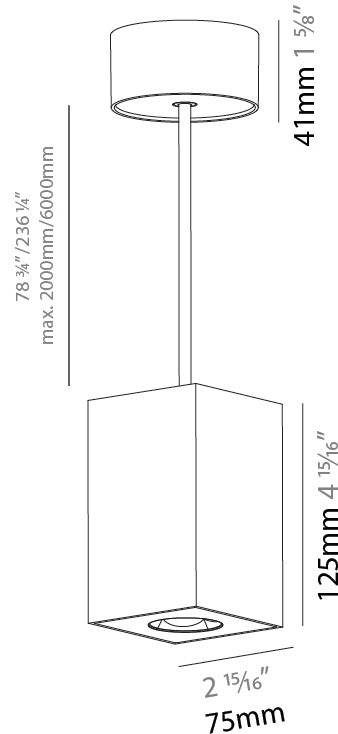

GENERAL

Series: Oiko Pro
Subseries: Oiko Pro Round
Brand: Prolicht
Division: Architectural
Mounting Type: Suspension
Mounting Location: Ceiling
Subcategory: Pendant

PHYSICAL

Shape: Square
Length (mm): 75
Length (in): 2 ¹⁵/₁₆
Width (mm): 75
Width (in): 2 ¹⁵/₁₆
Height (mm): 125
Height (in): 4 ¹⁵/₁₆
Light Distribution: Direct
Weight (kg): 0.769
Fixture Finish: SSR / BKV / CWI / CRY / HAB / UFT / ITA / RUA / FTG / MYG / LOD / PUS / FRO / FUP / KIA / POP / BLS / SPG / MEY / GOH / GUM / CHC / COM / ABZ / JAG / OBR / MOS / ROR
Fixture Material: Metal
Cable Details: 2,000mm / 6,000mm Cable - Options : Transparent, Black, White, Red, Orange

ELECTRICAL

Lamp Type: LED (Zhaga Standard)
Input Wattage (W): 12.9
Dimming: Tri-Mode (Non-Dimming and Phase Dimming (120Vac only) and 0-10V Dimming)
Driver Included: No
Driver Location: Remote
Driver Type: Constant Current - Universal
Driver Class: Class 2
Input Voltage (V): 120 - 277
Constant Current (MA): 350

LED

Color Temperature (°K): 2700 / 3000 / 3500 / 4000
Max. Delivered Lumen (lm): 1218 / 1214 / 1272 / 1283
Nominal Lumen (lm): 1473 / 1468 / 1538 / 1552
CRI: >90 CRI
Lamp Life (hrs): 50000

OPTICAL

Reflector°: 34
Adjustability: Fixed

RATINGS AND CERTIFICATIONS

Certified By: Certified for North American Standards
IP rating: IP20