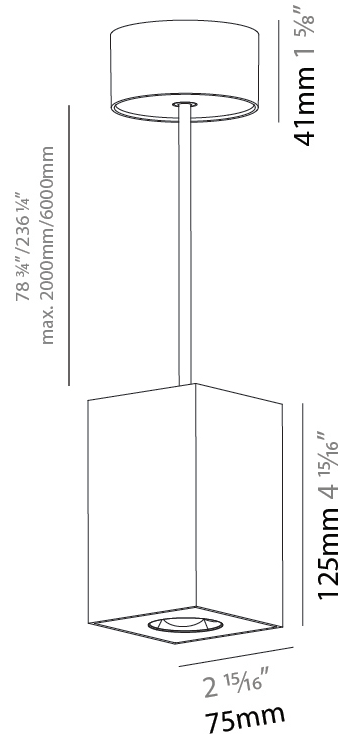

GENERAL

Series: Oiko Pro
Subseries: Oiko Pro Square
Brand: Prolicht
Division: Architectural
Mounting Type: Suspension
Mounting Location: Ceiling
Subcategory: Pendant

PHYSICAL

Shape: Cylinder
Length (mm): 75
Length (in): 2 ¹⁵/₁₆
Width (mm): 75
Width (in): 2 ¹⁵/₁₆
Height (mm): 125
Height (in): 4 ¹⁵/₁₆
Light Distribution: Direct
Weight (kg): 0.769
Fixture Finish: SSR / BKV / CWI / CRY / HAB / UFT / ITA / RUA / FTG / MYG / LOD / PUS / FRO / FUP / KIA / POP / BLS / SPG / MEY / GOH / GUM / CHC / COM / ABZ / JAG / OBR / MOS / ROR
Fixture Material: Metal
Cable Details: 2,000mm / 6,000mm Cable - Options : Transparent, Black, White, Red, Orange

ELECTRICAL

Lamp Type: LED (Zhaga Standard)
Input Wattage (W): 12.9
Dimming: Tri-Mode (Non-Dimming and Phase Dimming (120Vac only) and 0-10V Dimming)
Driver Included: No
Driver Location: Remote
Driver Type: Constant Current - Universal
Driver Class: Class 2
Input Voltage (V): 120 - 277
Constant Current (MA): 350

LED

Color Temperature (°K): 2700 / 3000 / 3500 / 4000
Max. Delivered Lumen (lm): 1293 / 1289 / 1350 / 1362
Nominal Lumen (lm): 1473 / 1468 / 1538 / 1552
CRI: >90 CRI
Lamp Life (hrs): 50000

OPTICAL

Reflector°: 50
Adjustability: Fixed

RATINGS AND CERTIFICATIONS

Certified By: Certified for North American Standards
IP rating: IP20