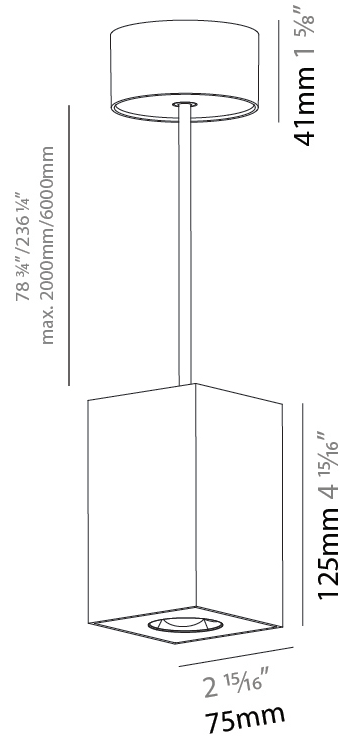

GENERAL

Series: Oiko Pro
Subseries: Oiko Pro Round
Brand: Prolicht
Division: Architectural
Mounting Type: Suspension
Mounting Location: Ceiling
Subcategory: Pendant

PHYSICAL

Shape: Square
Length (mm): 75
Length (in): 2 ¹⁵/₁₆
Width (mm): 75
Width (in): 2 ¹⁵/₁₆
Height (mm): 125
Height (in): 4 ¹⁵/₁₆
Light Distribution: Direct
Weight (kg): 0.769
Fixture Finish: SSR / BKV / CWI / CRY / HAB / UFT / ITA / RUA / FTG / MYG / LOD / PUS / FRO / FUP / KIA / POP / BLS / SPG / MEY / GOH / GUM / CHC / COM / ABZ / JAG / OBR / MOS / ROR
Fixture Material: Metal
Cable Details: 2,000mm / 6,000mm Cable - Options : Transparent, Black, White, Red, Orange

ELECTRICAL

Lamp Type: LED (Zhaga Standard)
Input Wattage (W): 12.9
Dimming: Tri-Mode (Non-Dimming and Phase Dimming (120Vac only) and 0-10V Dimming)
Driver Included: No
Driver Location: Remote
Driver Type: Constant Current - Universal
Driver Class: Class 2
Input Voltage (V): 120 - 277
Constant Current (MA): 350

LED

Color Temperature (°K): 2700 / 3000 / 3500 / 4000
Max. Delivered Lumen (lm): 1377 / 1372 / 1438 / 1451
Nominal Lumen (lm): 1473 / 1468 / 1538 / 1552
CRI: >90 CRI
Lamp Life (hrs): 50000

OPTICAL

Reflector°: 60
Adjustability: Fixed

RATINGS AND CERTIFICATIONS

Certified By: Certified for North American Standards
IP rating: IP20