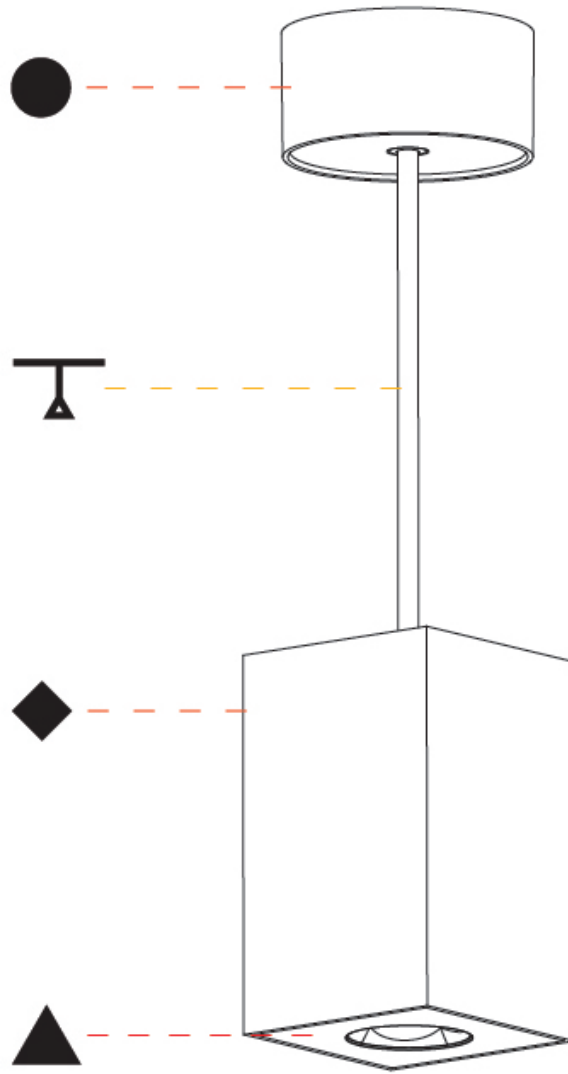

OIKO PRO ROUND SUSPENSION

A300399-

PROJECT _____

TYPE _____

SPECIFIER _____

QUANTITY _____

DATE _____

A