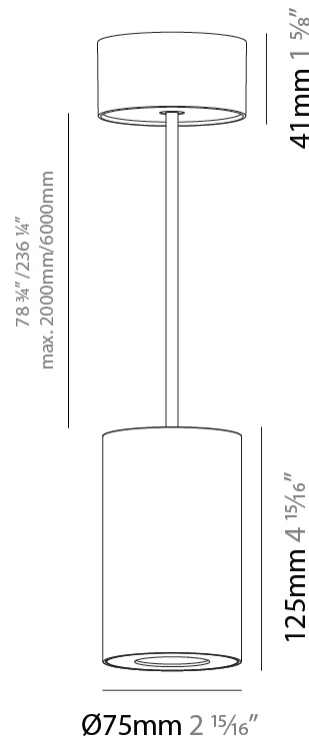

GENERAL

Series: Oiko Pro
Subseries: Oiko Pro Round
Brand: Prolicht
Division: Architectural
Mounting Type: Suspension
Mounting Location: Ceiling
Subcategory: Pendant

PHYSICAL

Shape: Cylinder
Diameter (mm): 75
Diameter (in): 2 ¹⁵/₁₆
Height (mm): 125
Height (in): 4 ¹⁵/₁₆
Light Distribution: Direct
Weight (kg): 0.81
Fixture Finish: SSR / BKV / CWI / CRY / HAB / UFT / ITA / RUA / FTG / MYG / LOD / PUS / FRO / FUP / KIA / POP / BLS / SPG / MEY / GOH / GUM / CHC / COM / ABZ / JAG / OBR / MOS / ROR
Fixture Material: Metal
Cable Details: 2,000mm / 6,000mm Cable - Options : Transparent, Black, White, Red, Orange

ELECTRICAL

Lamp Type: LED (Zhaga Standard)
Input Wattage (W): 13.7
Dimming: Tri-Mode (Non-Dimming and Phase Dimming (120Vac only) and 0-10V Dimming)
Driver Included: No
Driver Location: Remote
Driver Type: Constant Current - Universal
Driver Class: Class 2
Input Voltage (V): 120 - 277
Constant Current (MA): 350

LED

Color Temperature (°K): 2700 / 3000 / 3500 / 4000
Max. Delivered Lumen (lm): 954 / 1028 / 1088 / 1091
Nominal Lumen (lm): 1246 / 1342 / 1396 / 1424
CRI: >90 CRI
Lamp Life (hrs): 50000

OPTICAL

Reflector°: 14
Adjustability: Fixed

RATINGS AND CERTIFICATIONS

Certified By: Certified for North American Standards
IP rating: IP20