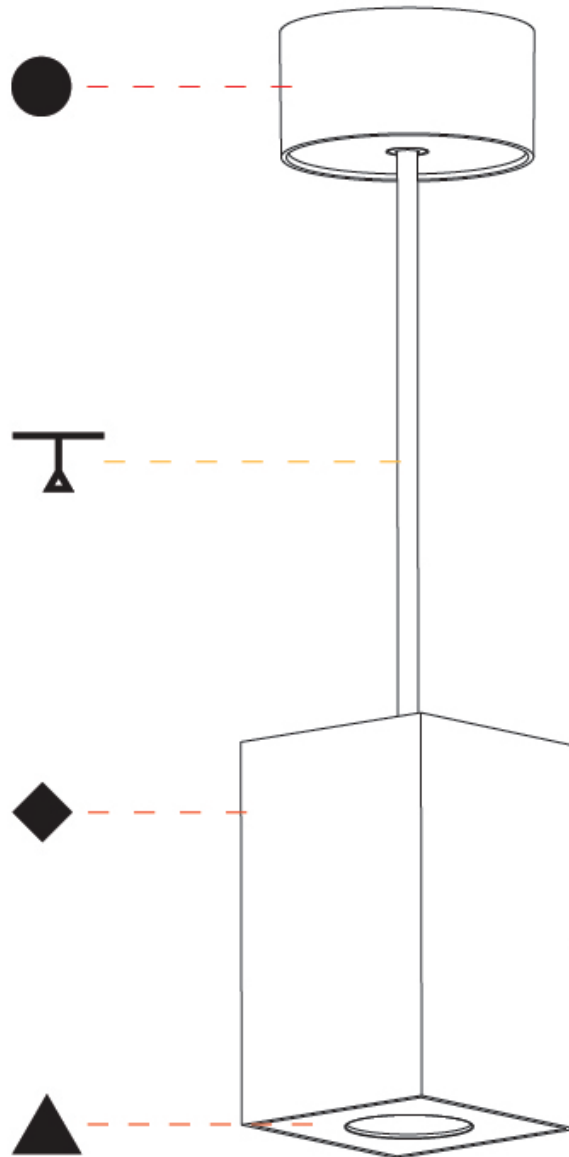

OIKO PRO SQUARE SUSPENSION

A300396-

PROJECT

TYPE

SPECIFIER

QUANTITY

DATE

A