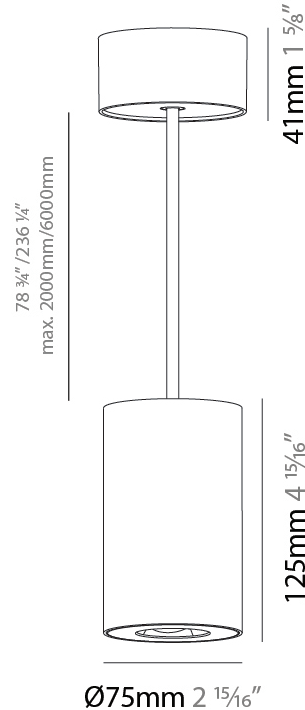

GENERAL

Series: Oiko Pro
Subseries: Oiko Pro Round
Brand: Prolicht
Division: Architectural
Mounting Type: Suspension
Mounting Location: Ceiling
Subcategory: Pendant

PHYSICAL

Shape: Cylinder
Diameter (mm): 75
Diameter (in): 2 ¹⁵/₁₆
Height (mm): 125
Height (in): 4 ¹⁵/₁₆
Light Distribution: Direct
Weight (kg): 0.769
Fixture Finish: SSR / BKV / CWI / CRY / HAB / UFT / ITA / RUA / FTG / MYG / LOD / PUS / FRO / FUP / KIA / POP / BLS / SPG / MEY / GOH / GUM / CHC / COM / ABZ / JAG / OBR / MOS / ROR
Fixture Material: Metal
Cable Details: 2,000mm / 6,000mm Cable - Options : Transparent, Black, White, Red, Orange

ELECTRICAL

Lamp Type: LED (Zhaga Standard)
Input Wattage (W): 12.9
Dimming: Tri-Mode (Non-Dimming and Phase Dimming (120Vac only) and 0-10V Dimming)
Driver Included: No
Driver Location: Remote
Driver Type: Constant Current - Universal
Driver Class: Class 2
Input Voltage (V): 120 - 277
Constant Current (MA): 350

LED

Color Temperature (°K): 2700 / 3000 / 3500 / 4000
Max. Delivered Lumen (lm): 1377 / 1372 / 1438 / 1451
Nominal Lumen (lm): 1473 / 1468 / 1538 / 1552
CRI: >90 CRI
Lamp Life (hrs): 50000

OPTICAL

Reflector°: 60
Adjustability: Fixed

RATINGS AND CERTIFICATIONS

Certified By: Certified for North American Standards
IP rating: IP20